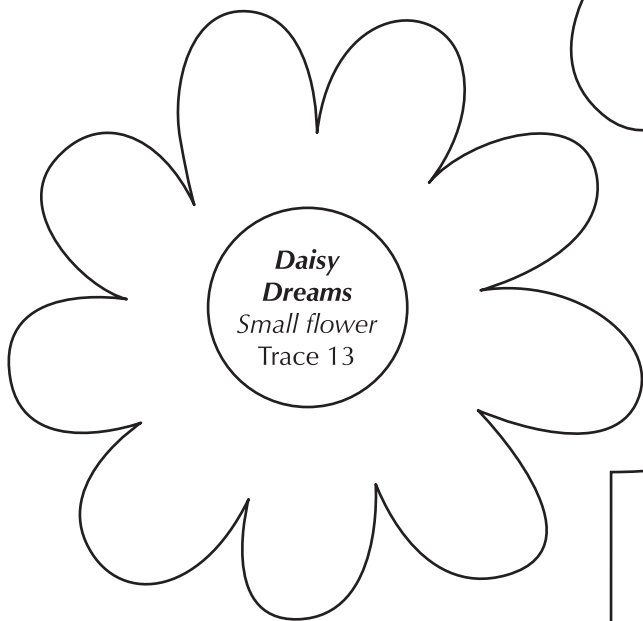

Print your chosen design/templates from the Quilters Companion website. Before printing, check the Print dialog box – it is important that in the field next to the words “Page Scaling” you have selected “None” to ensure your design/templates print out at 100%.

Quilters COMPANION

Copyright Universal Magazines
QC126 Vol 22 No 2 March/April 2024

DAISY DREAMS
1

Daisy Dreams
Large flower
Trace 5

Daisy Dreams
Small flower
Trace 13

Join to DAISY DREAMS 2

Print your chosen design/templates from the Quilters Companion website. Before printing, check the Print dialog box – it is important that in the field next to the words “Page Scaling” you have selected “None” to ensure your design/templates print out at 100%.