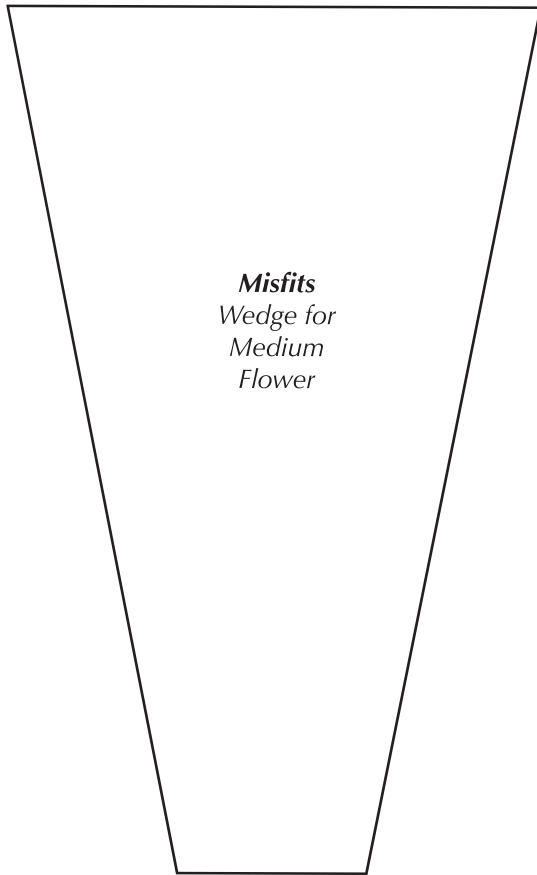

Print your chosen design/templates from the Quilters Companion website. Before printing, check the Print dialog box – it is important that in the field next to the words “Page Scaling” you have selected “None” to ensure your design/templates print out at 100%.

Quilters COMPANION

Copyright Universal Magazines
QC123 Vol 21 No 5 September/October 2023

MISFITS
1