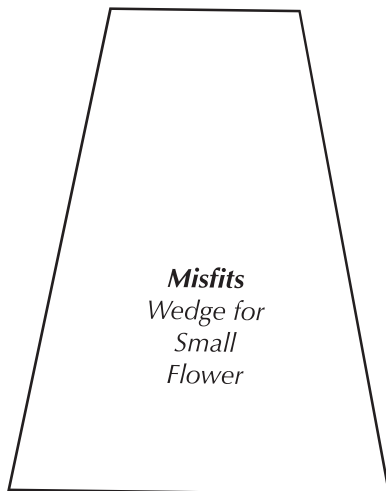

Print your chosen design/templates from the Quilters Companion website. Before printing, check the Print dialog box – it is important that in the field next to the words “Page Scaling” you have selected “None” to ensure your design/templates print out at 100%.

Quilters COMPANION

Copyright Universal Magazines
QC123 Vol 21 No 5 September/October 2023

MISFITS
1