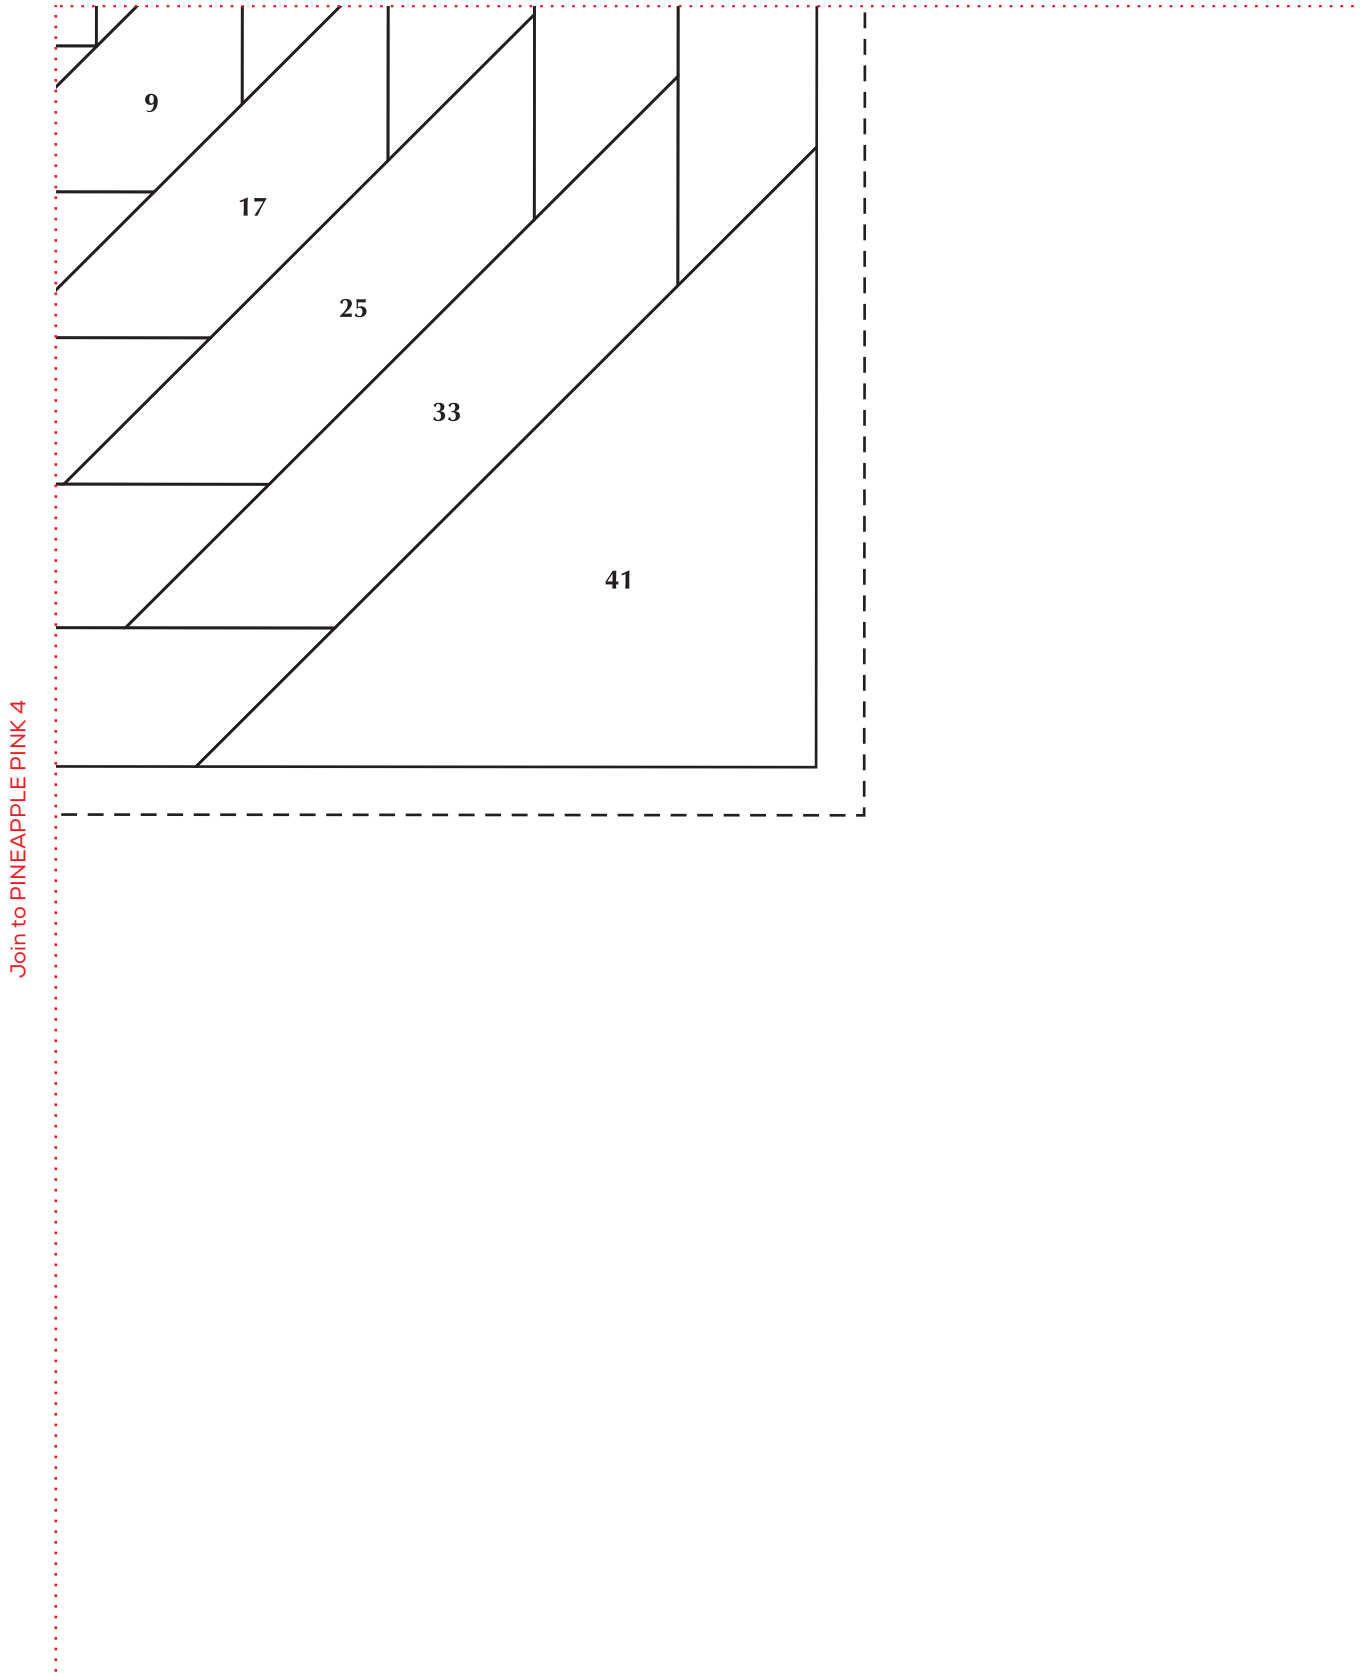

Print your chosen design/templates from the Quilters Companion website. Before printing, check the Print dialog box – it is important that in the field next to the words “Page Scaling” you have selected “None” to ensure your design/templates print out at 100%.

Quilters COMPANION

Copyright Universal Magazines
QC122 Vol 21 No 4 July/August 2023

PINEAPPLE PINK
3

Join to PINEAPPLE PINK 2