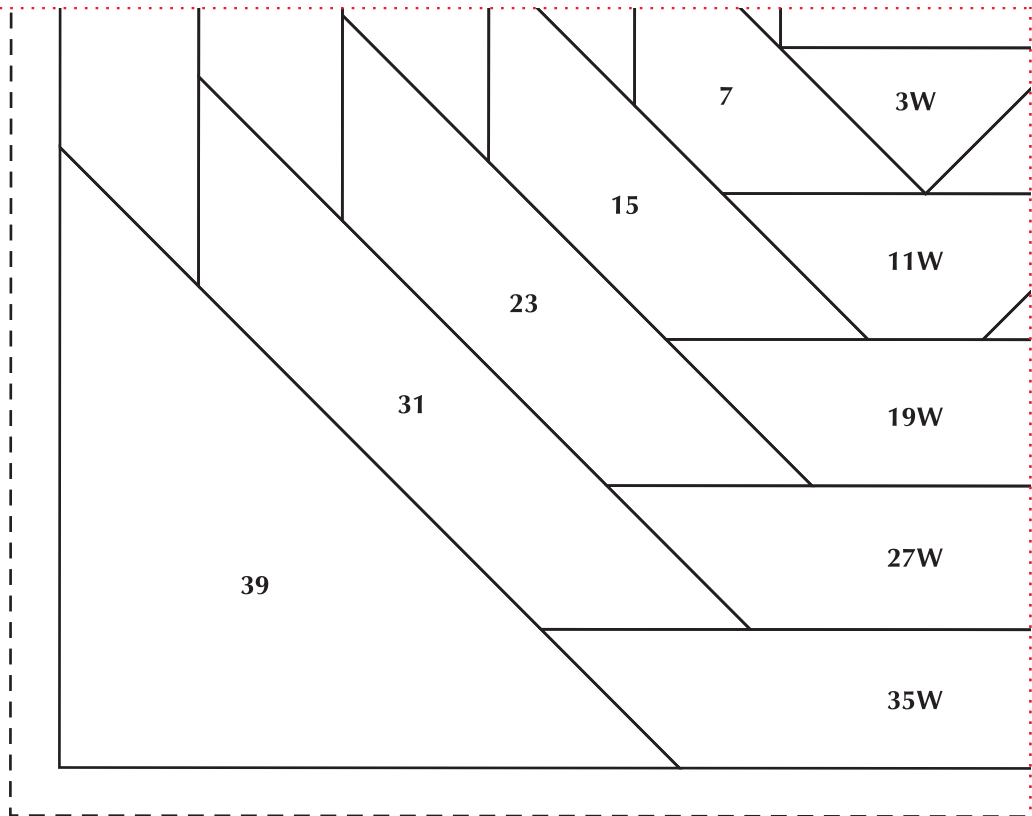

Print your chosen design/templates from the Quilters Companion website. Before printing, check the Print dialog box – it is important that in the field next to the words “Page Scaling” you have selected “None” to ensure your design/templates print out at 100%.

Quilters COMPANION

Copyright Universal Magazines
QC122 Vol 21 No 4 July/August 2023

PINEAPPLE PINK
4

Join to PINEAPPLE PINK 1

Join to PINEAPPLE PINK 3