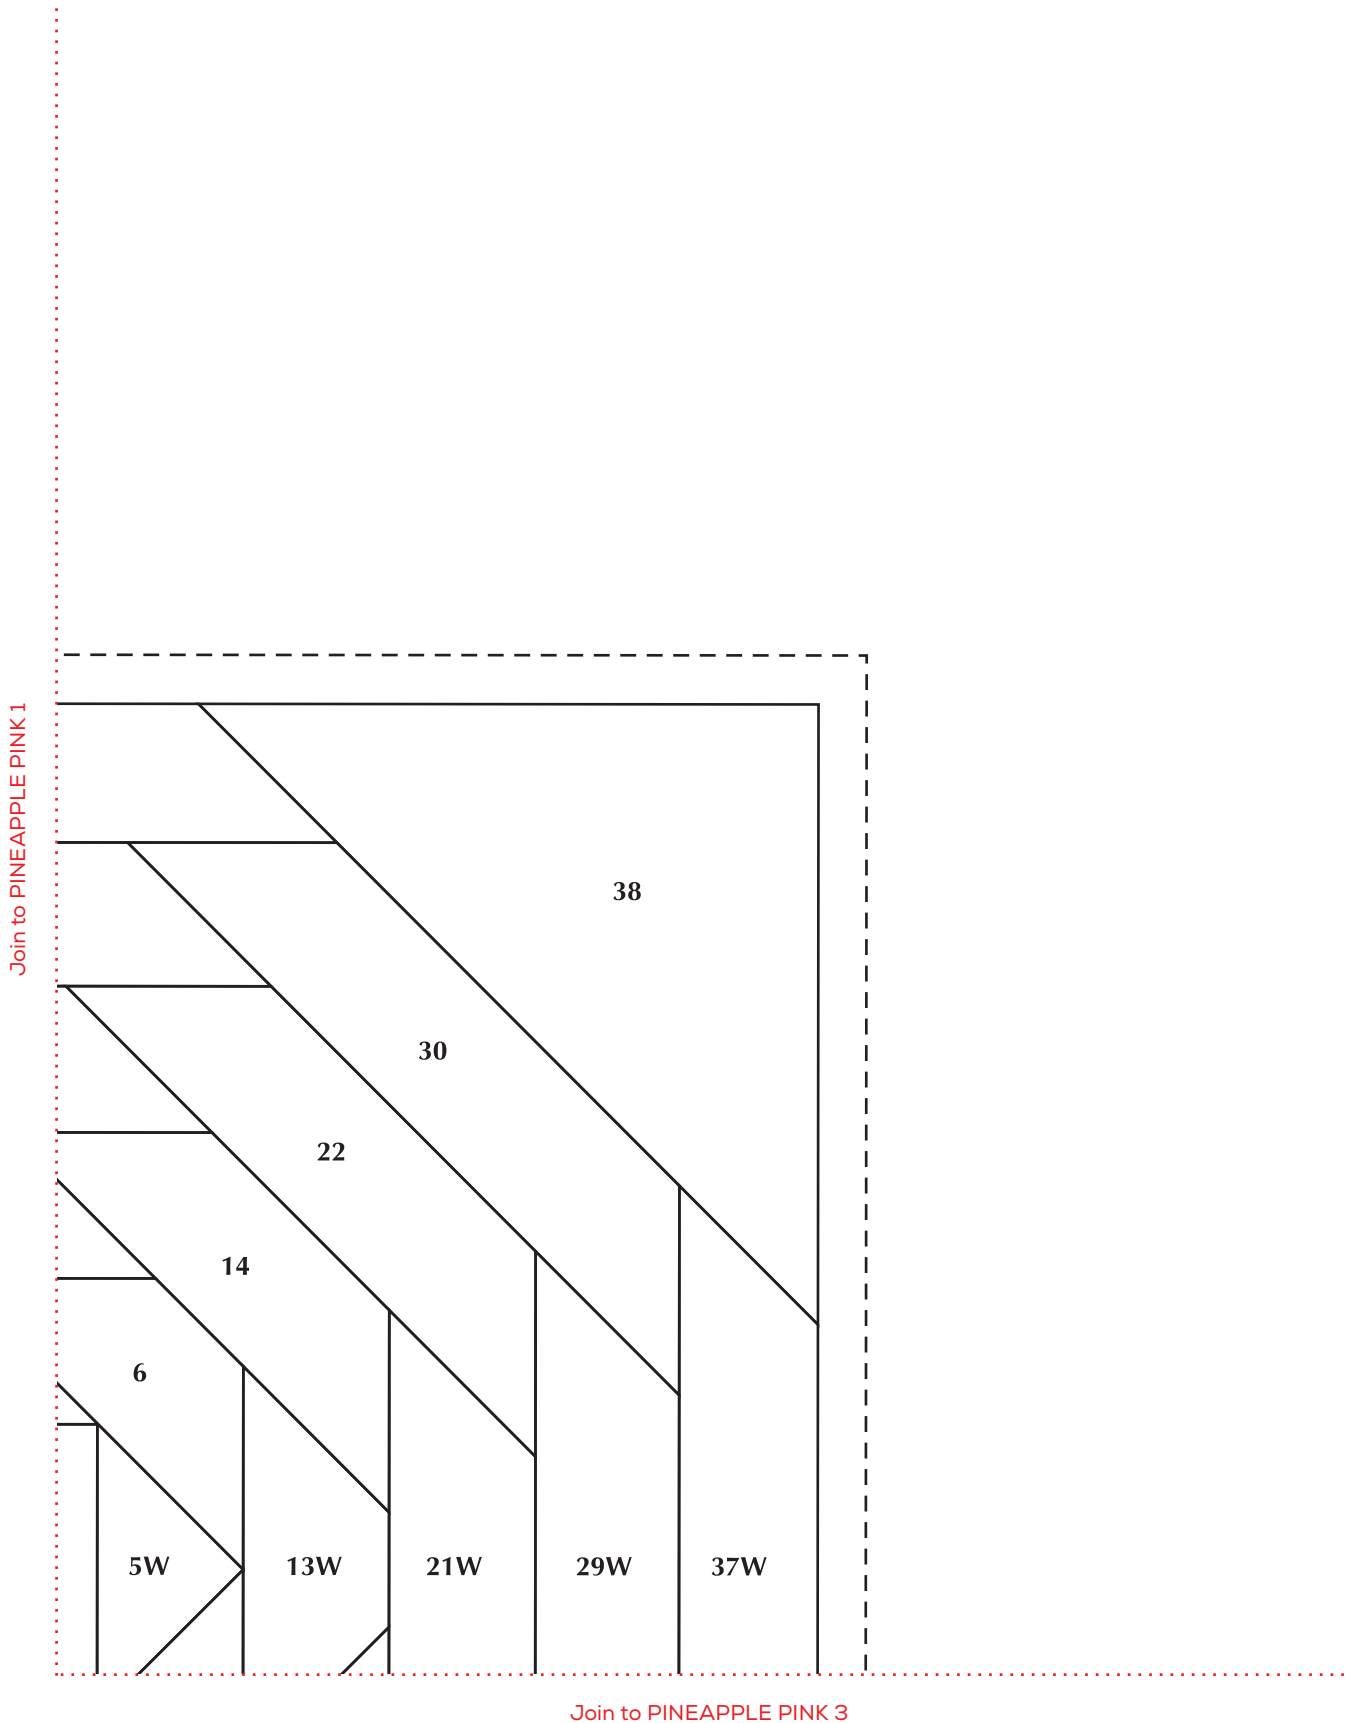

Print your chosen design/templates from the Quilters Companion website. Before printing, check the Print dialog box – it is important that in the field next to the words “Page Scaling” you have selected “None” to ensure your design/templates print out at 100%.

Quilters COMPANION

Copyright Universal Magazines
QC122 Vol 21 No 4 July/August 2023

PINEAPPLE PINK
2