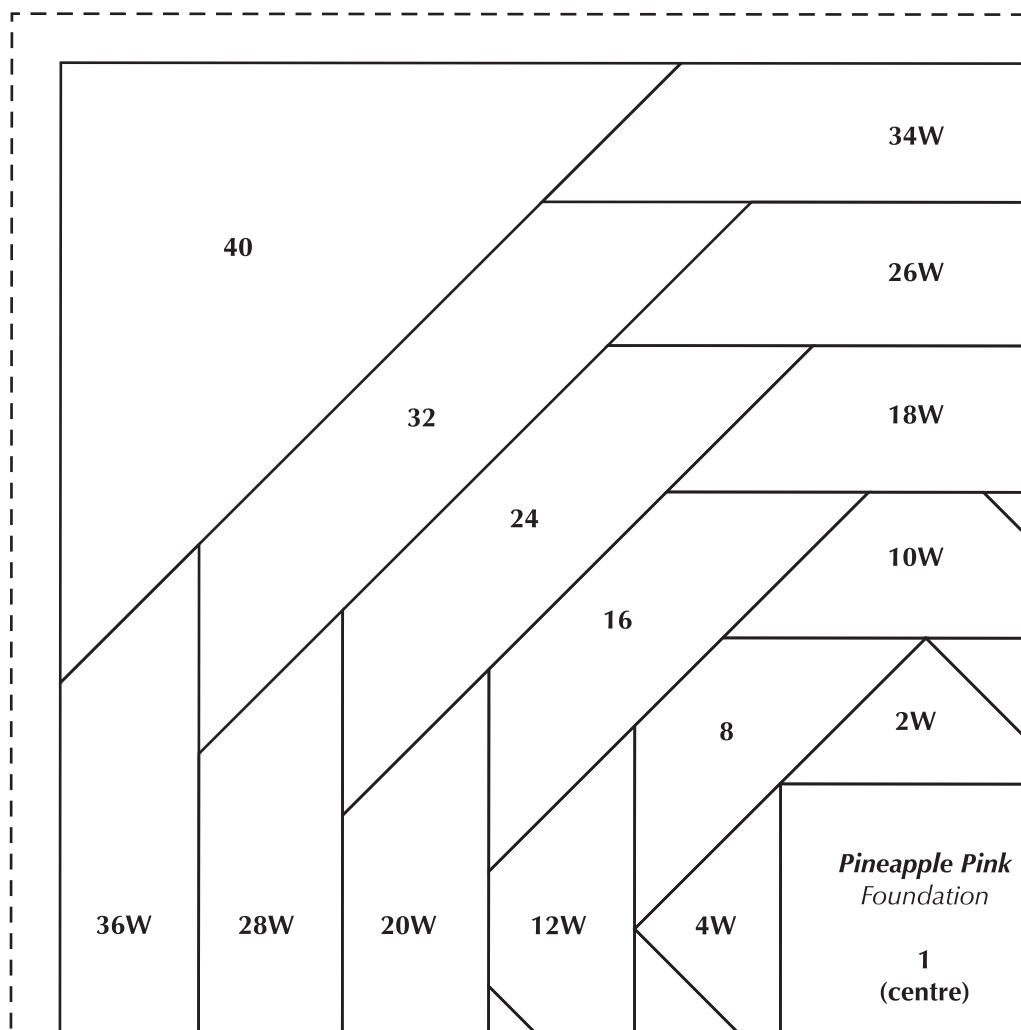

Print your chosen design/templates from the Quilters Companion website. Before printing, check the Print dialog box – it is important that in the field next to the words “Page Scaling” you have selected “None” to ensure your design/templates print out at 100%.

Quilters COMPANION

Copyright Universal Magazines
QC122 Vol 21 No 4 July/August 2023

PINEAPPLE PINK
1

Join to PINEAPPLE PINK 2

Join to PINEAPPLE PINK 4