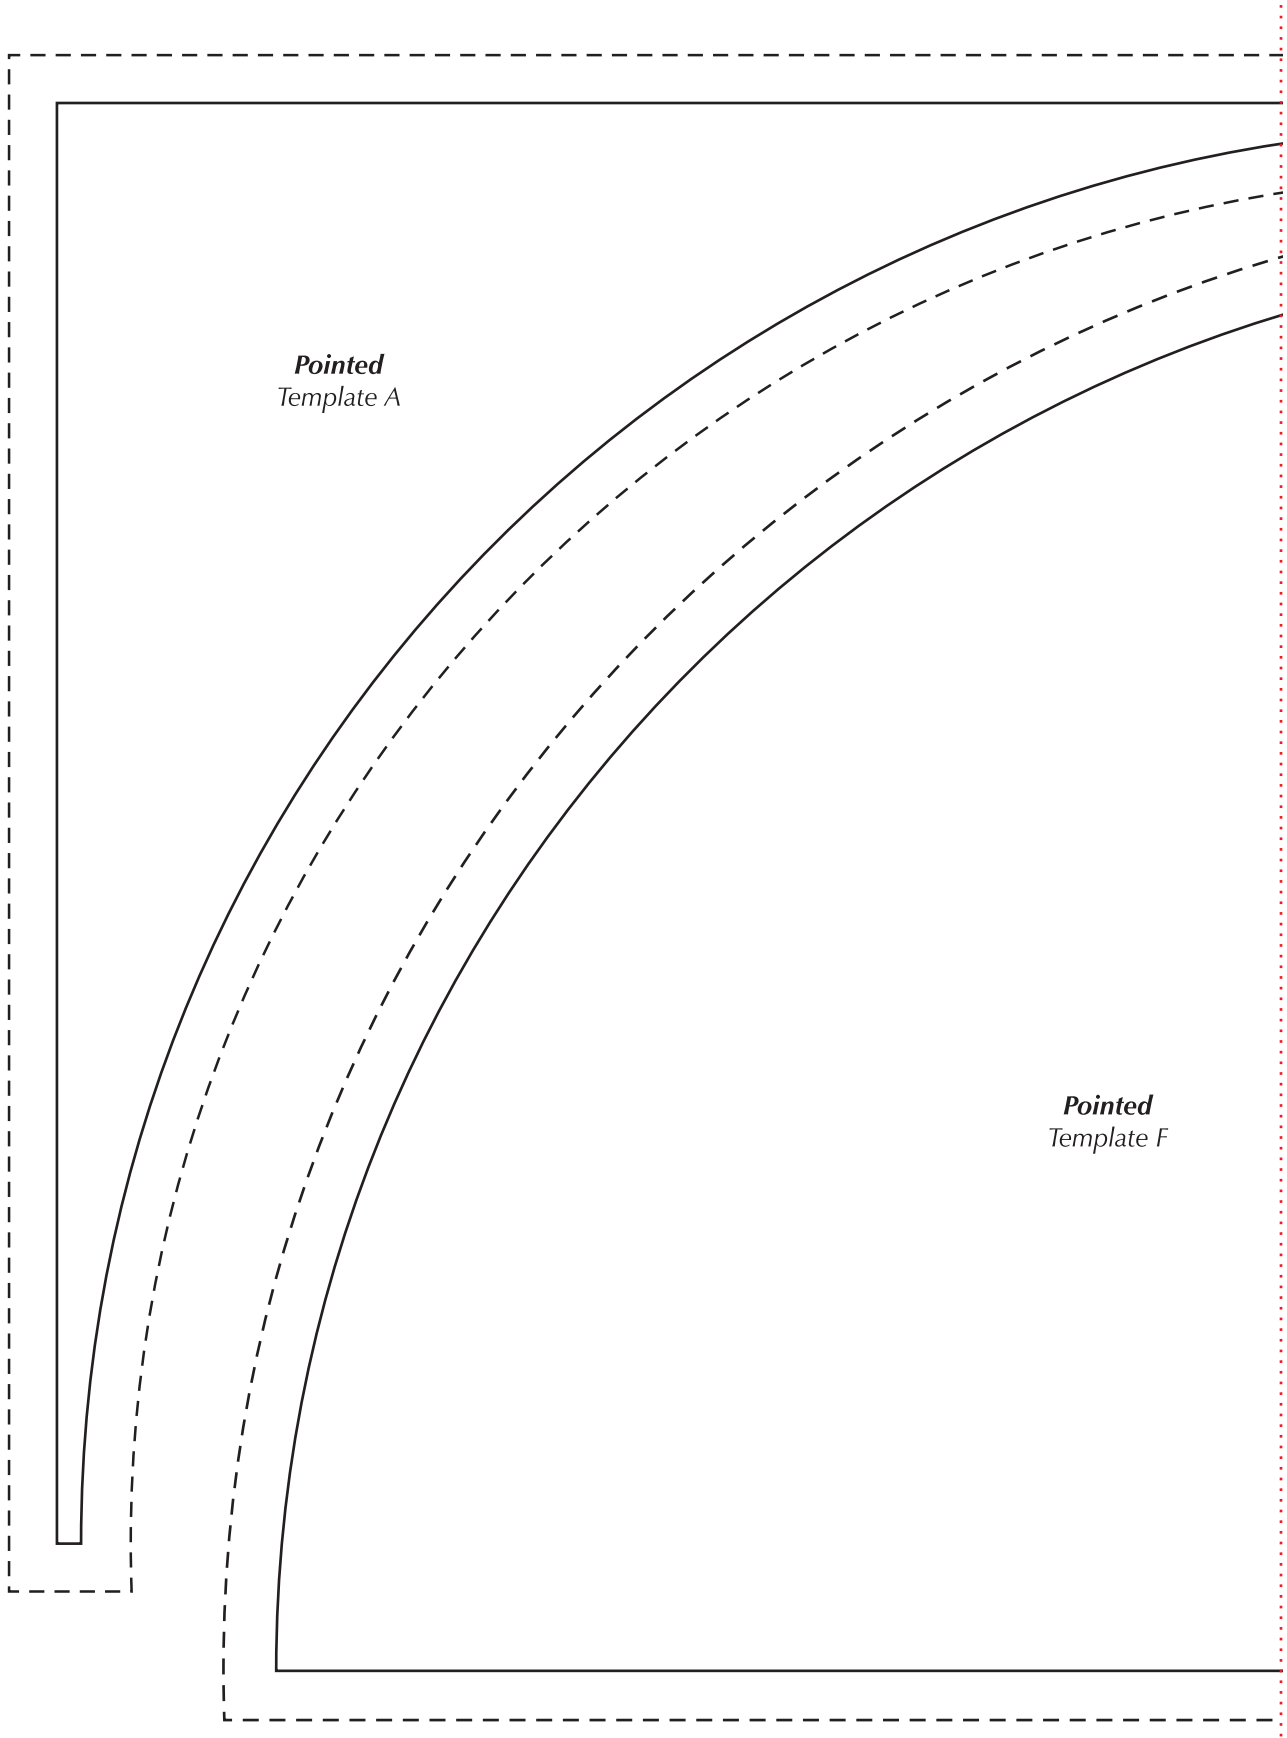

Print your chosen design/templates from the Quilters Companion website. Before printing, check the Print dialog box – it is important that in the field next to the words “Page Scaling” you have selected “None” to ensure your design/templates print out at 100%.

Quilters COMPANION

Copyright Universal Magazines
QC119 Vol 21 No 1 January/February 2023

POINTED
2