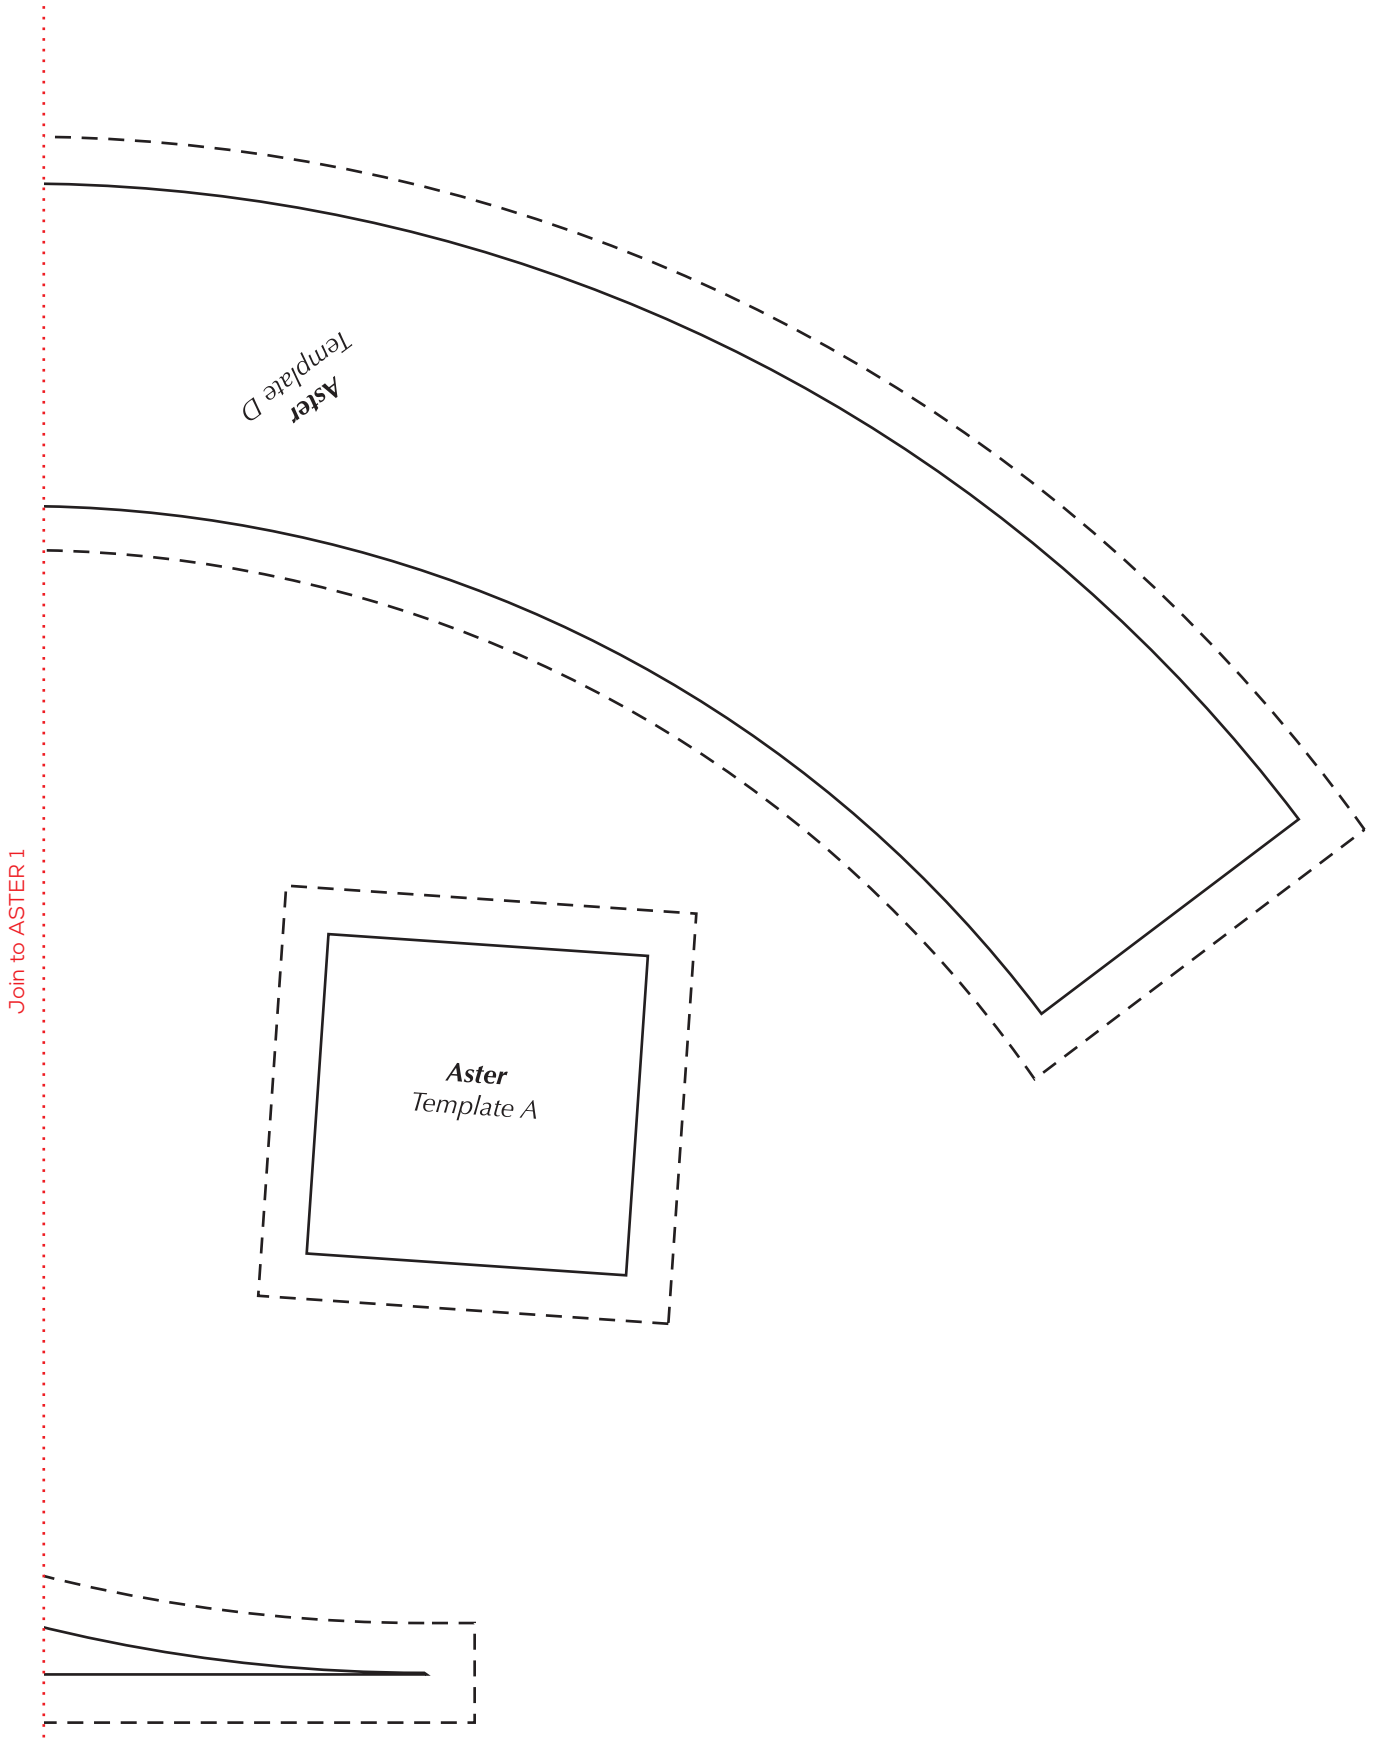

Print your chosen design/templates from the Quilters Companion website. Before printing, check the Print dialog box – it is important that in the field next to the words “Page Scaling” you have selected “None” to ensure your design/templates print out at 100%.

Quilters COMPANION

Copyright Universal Magazines
QC119 Vol 21 No 1 January/February 2023

ASTER
2