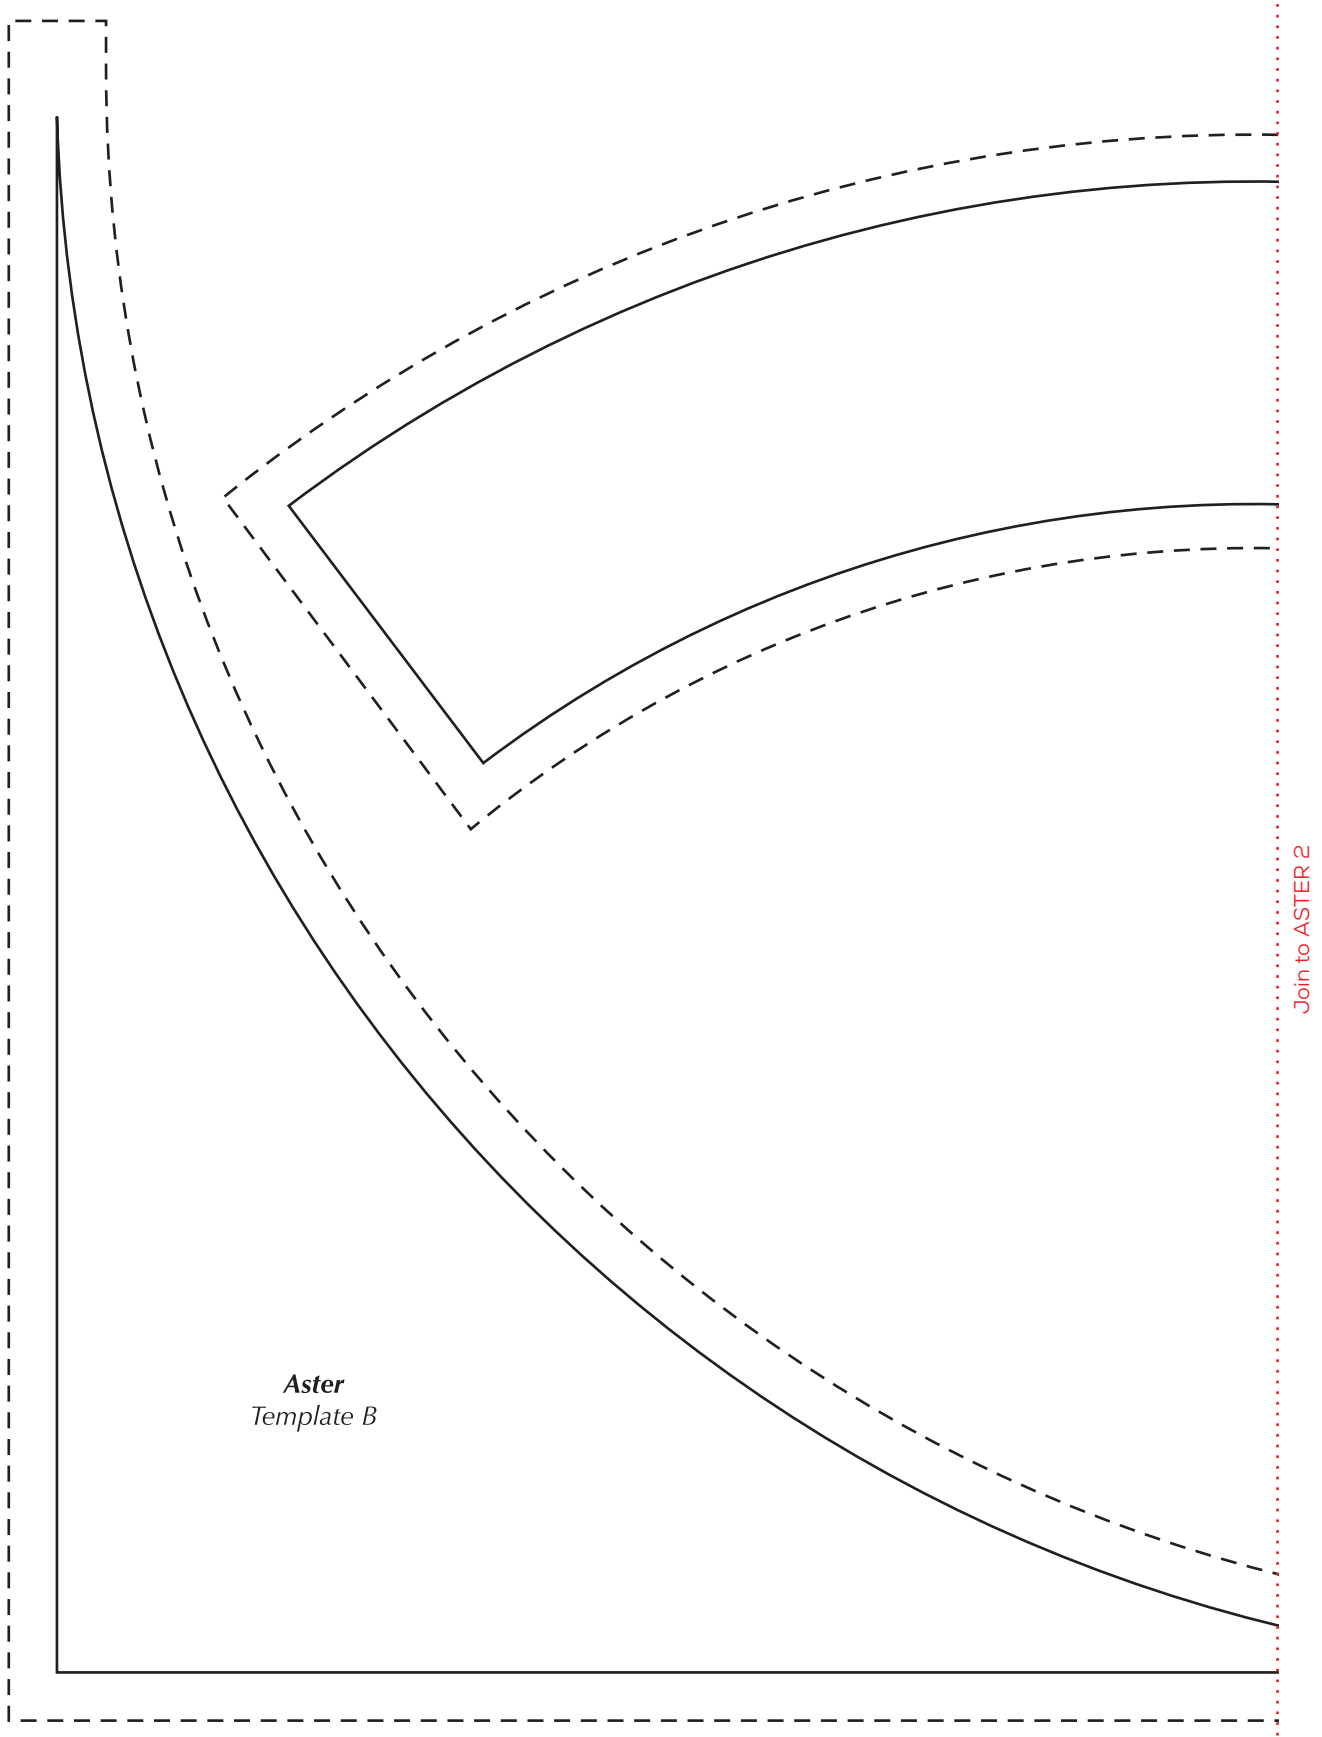

Print your chosen design/templates from the Quilters Companion website. Before printing, check the Print dialog box – it is important that in the field next to the words “Page Scaling” you have selected “None” to ensure your design/templates print out at 100%.

Quilters COMPANION

Copyright Universal Magazines
QC119 Vol 21 No 1 January/February 2023

ASTER
1