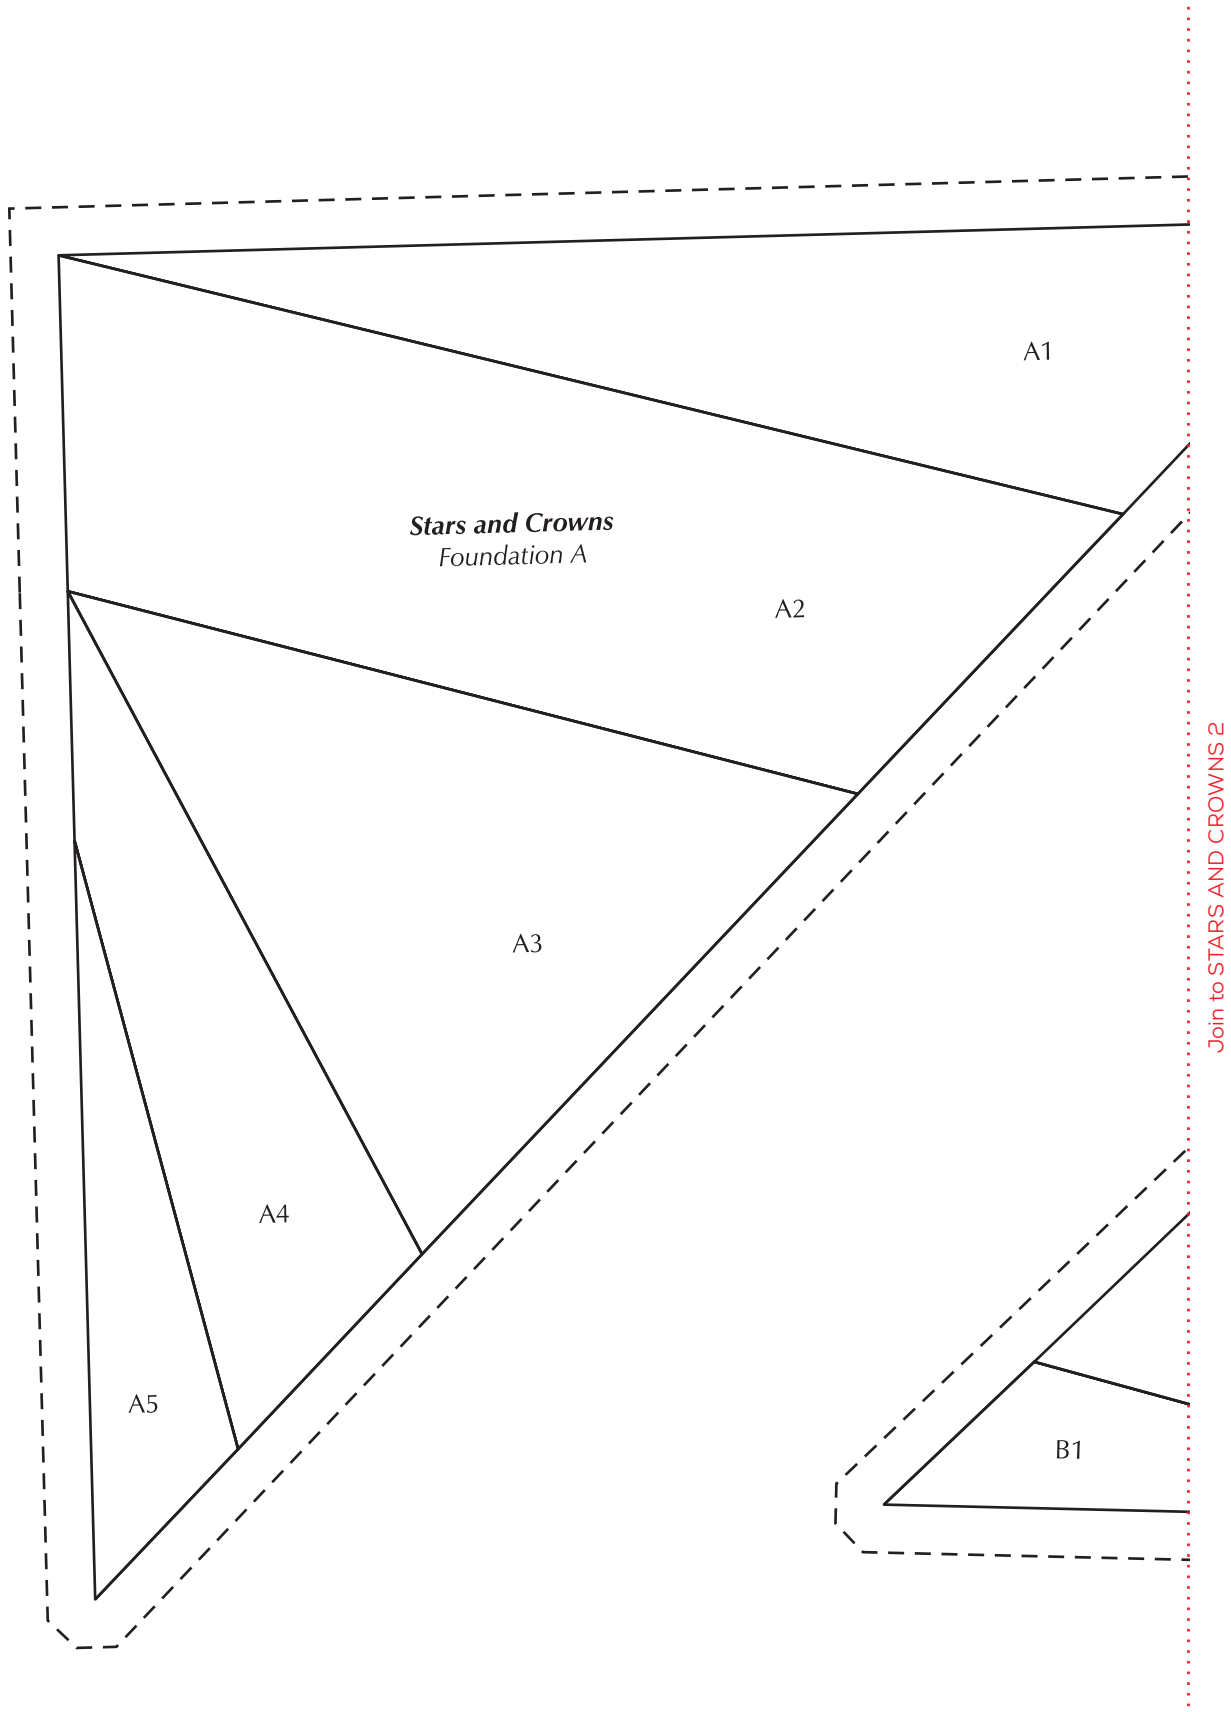

Print your chosen design/templates from the Quilters Companion website. Before printing, check the Print dialog box – it is important that in the field next to the words “Page Scaling” you have selected “None” to ensure your design/templates print out at 100%.

Quilters COMPANION

Copyright Universal Magazines
OC118 Vol 20 No 6 November/December 2022

STARS AND CROWNS
1