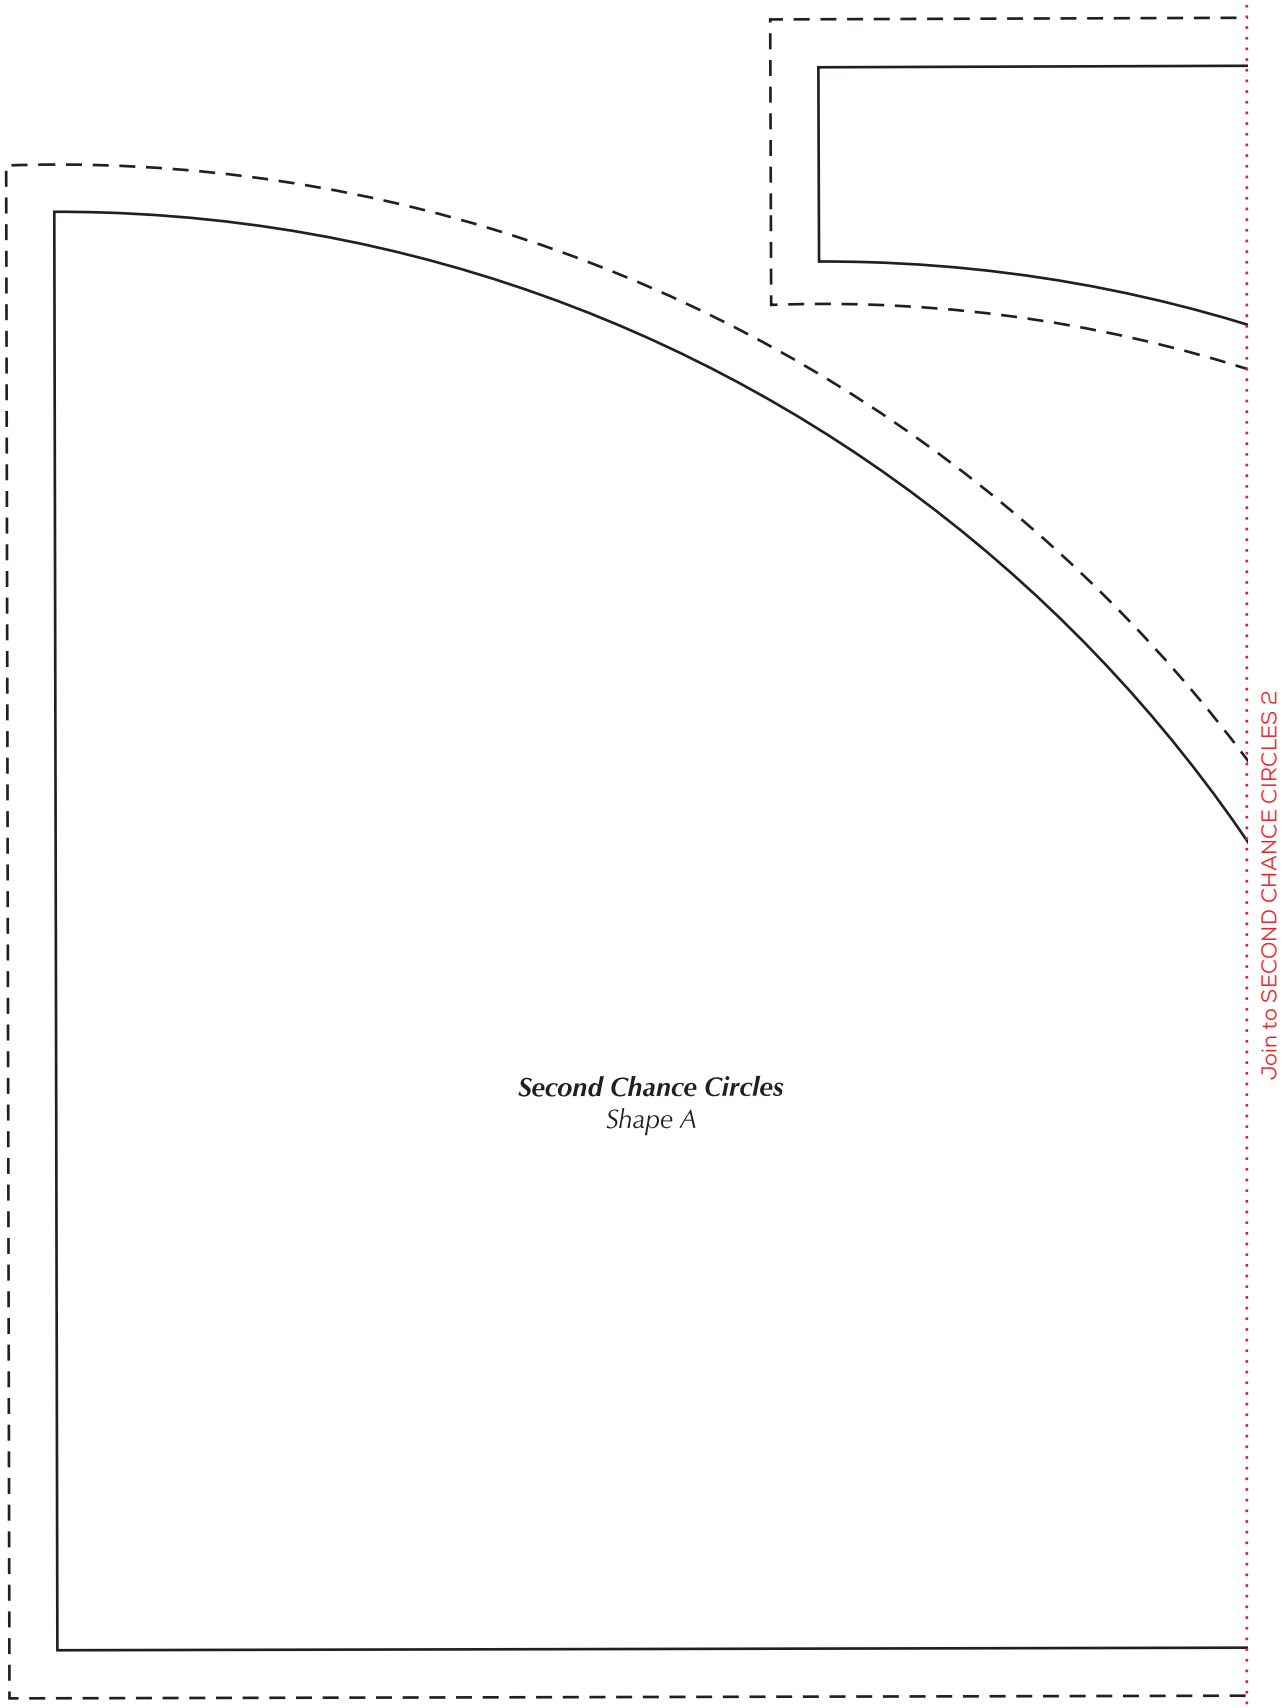

Print your chosen design/templates from the Quilters Companion website. Before printing, check the Print dialog box – it is important that in the field next to the words “Page Scaling” you have selected “None” to ensure your design/templates print out at 100%.

Quilters COMPANION

Copyright Universal Magazines
OC118 Vol 20 No 6 November/December 2022

SECOND CHANCE CIRCLES

1