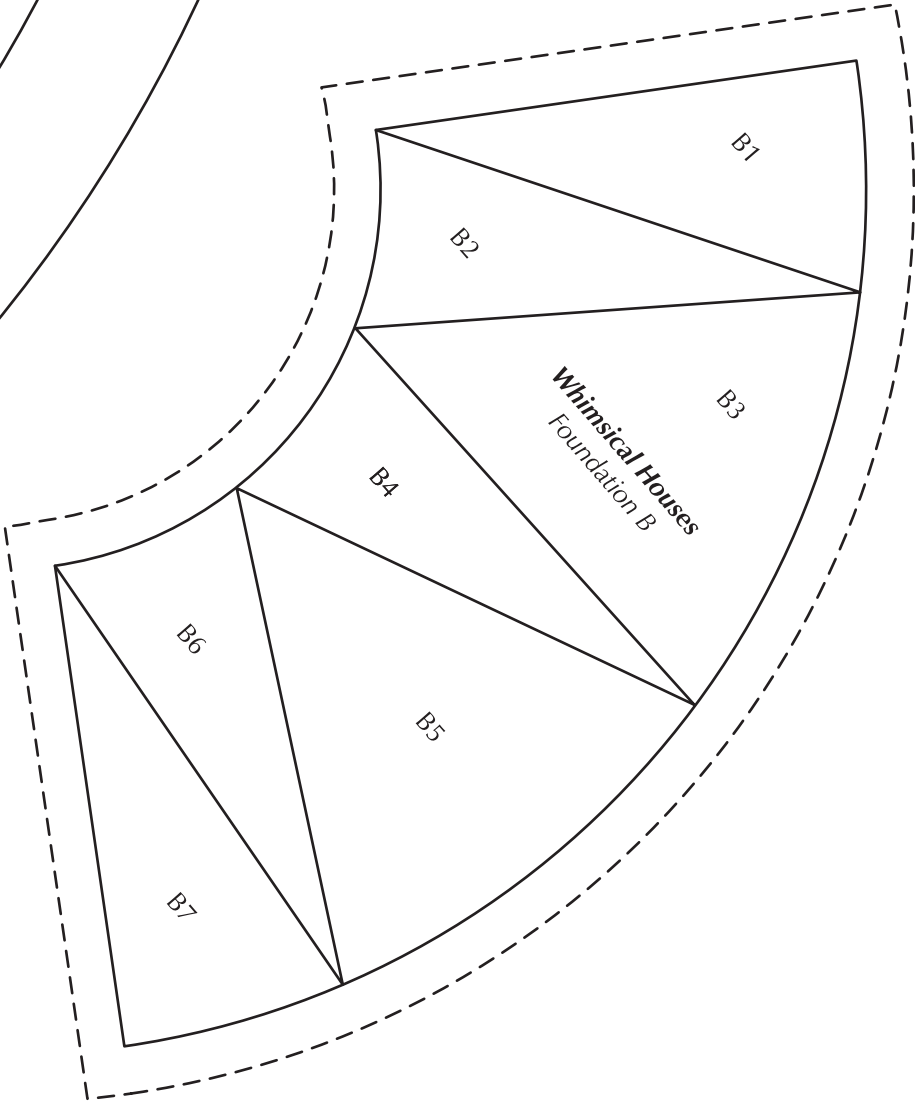

Print your chosen design/templates from the Quilters Companion website. Before printing, check the Print dialog box – it is important that in the field next to the words “Page Scaling” you have selected “None” to ensure your design/templates print out at 100%.

Quilters COMPANION

Copyright Universal Magazines
QC116 Vol 20 No 4 July/August 2022

WHIMSICAL HOUSES
6

Join to WHIMSICAL HOUSES 3

Join to WHIMSICAL HOUSES 7