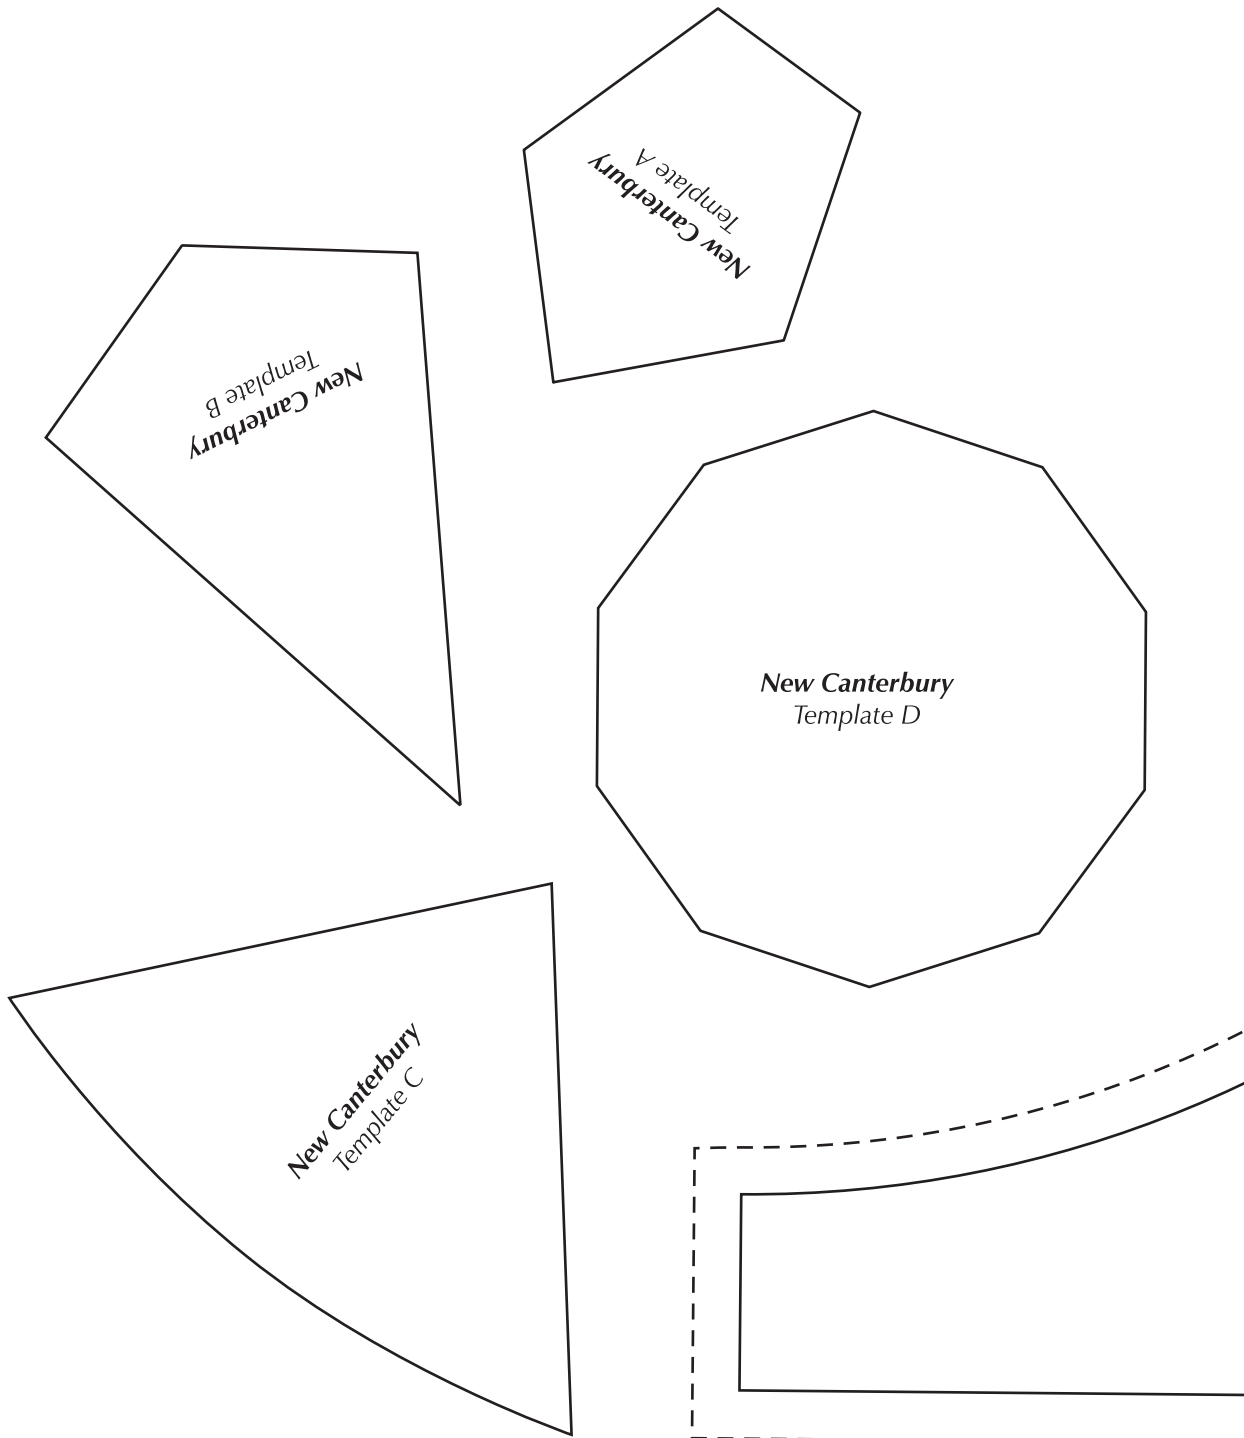

Print your chosen design/templates from the Quilters Companion website. Before printing, check the Print dialog box – it is important that in the field next to the words “Page Scaling” you have selected “None” to ensure your design/templates print out at 100%.

Quilters COMPANION

Copyright Universal Magazines
QC116 Vol 20 No 4 July/August 2022

NEW CANTERBURY

1