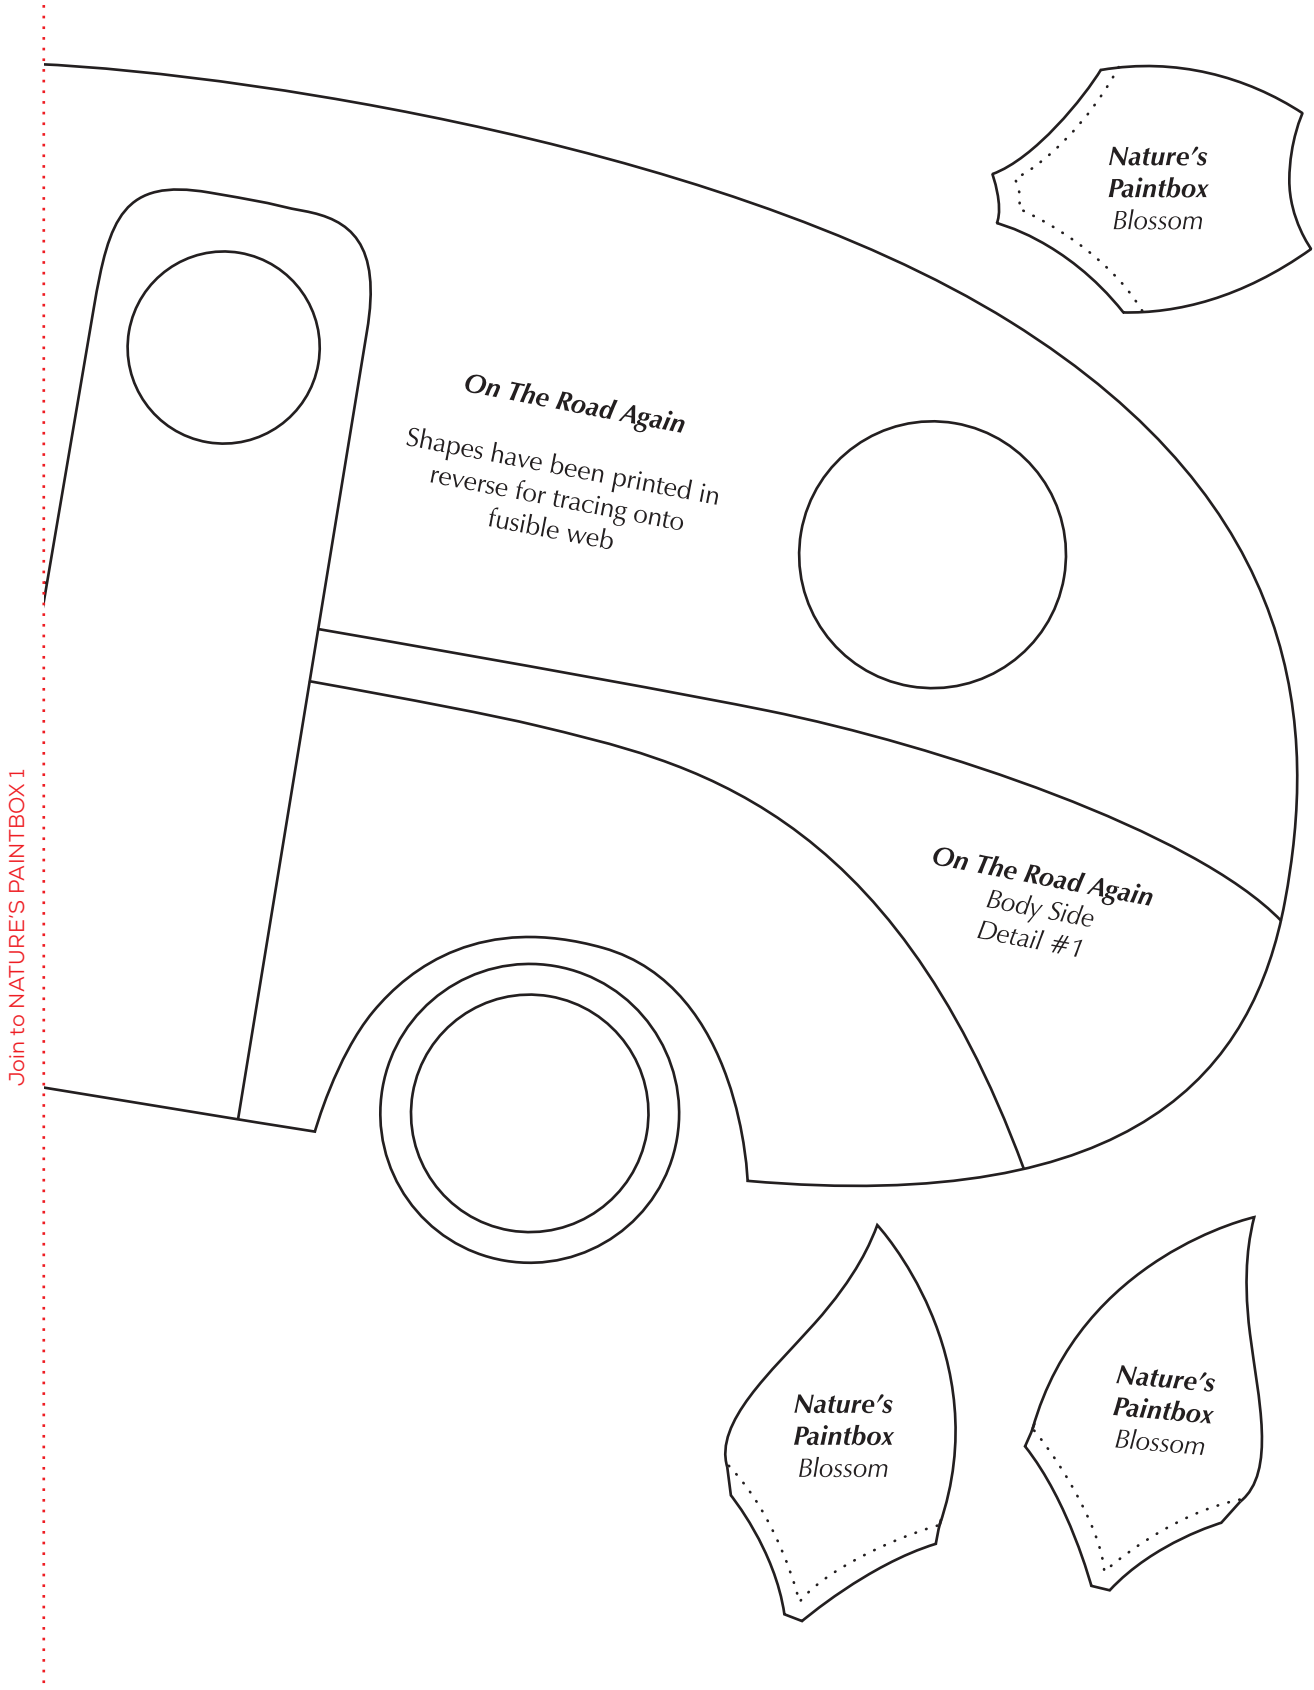

Print your chosen design/templates from the Quilters Companion website. Before printing, check the Print dialog box – it is important that in the field next to the words “Page Scaling” you have selected “None” to ensure your design/templates print out at 100%.

Quilters COMPANION

Copyright Universal Magazines
QC114 Vol 20 No 2 March/April 2022

NATURE'S PAINTBOX
2