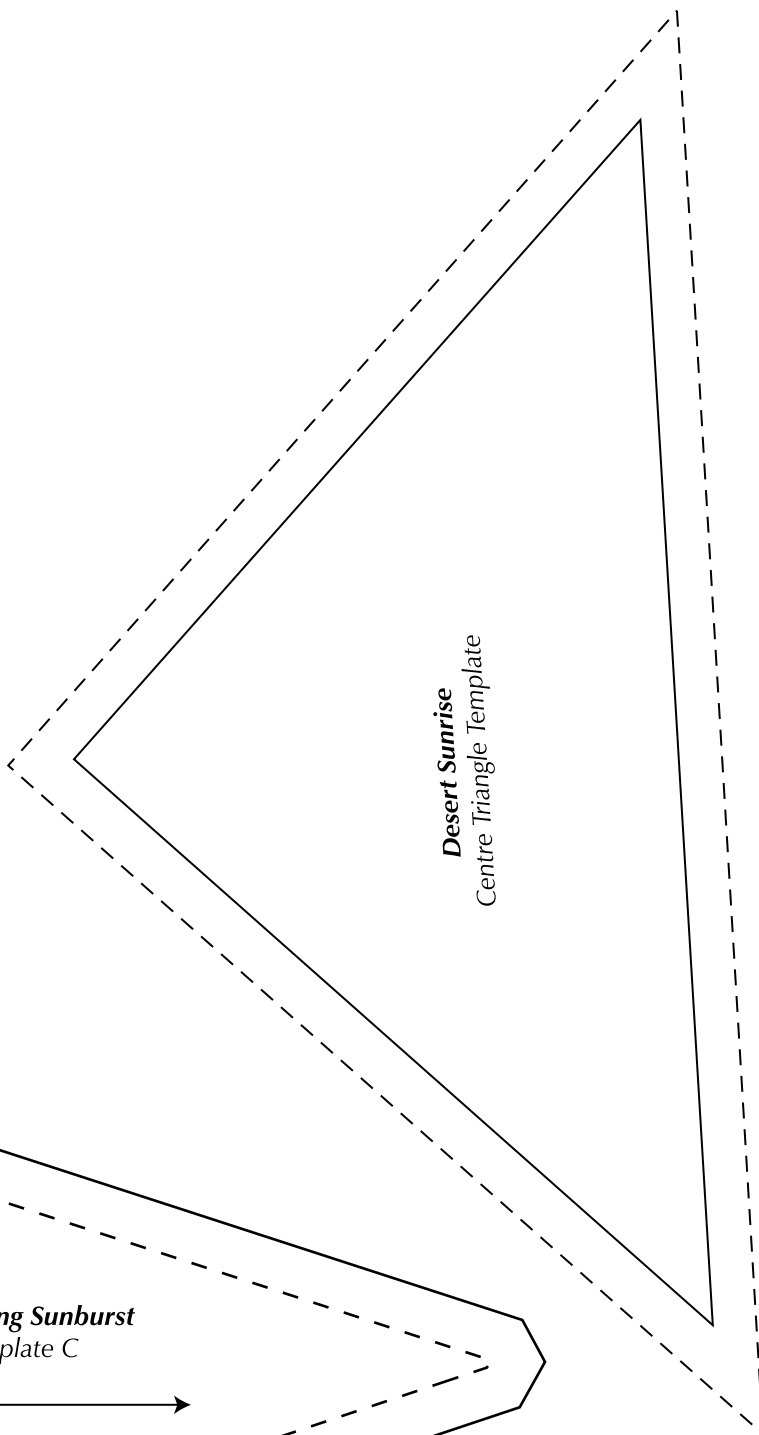

Print your chosen design/templates from the *Quilters Companion* website. Before printing, check the Print dialog box – it is important that in the field next to the words “Page Scaling” you have selected “None” to ensure your design/templates print out at 100%.

Quilters COMPANION

Copyright Universal Magazines

QC#77 Vol.15 No.61 January/February 2016

EVERLASTING SUNBURST

2

Join to EVERLASTING SUNBURST 3

Print your chosen design/templates from the *Quilters Companion* website. Before printing, check the Print dialog box – it is important that in the field next to the words “Page Scaling” you have selected “None” to ensure your design/templates print out at 100%.

Quilters COMPANION

Copyright Universal Magazines

QC#77 Vol.15 No.61 January/February 2016

EVERLASTING SUNBURST

3

Join to EVERLASTING SUNBURST 2

Desert Sunrise
Centre Triangle Template

Everlasting Sunburst
Template C