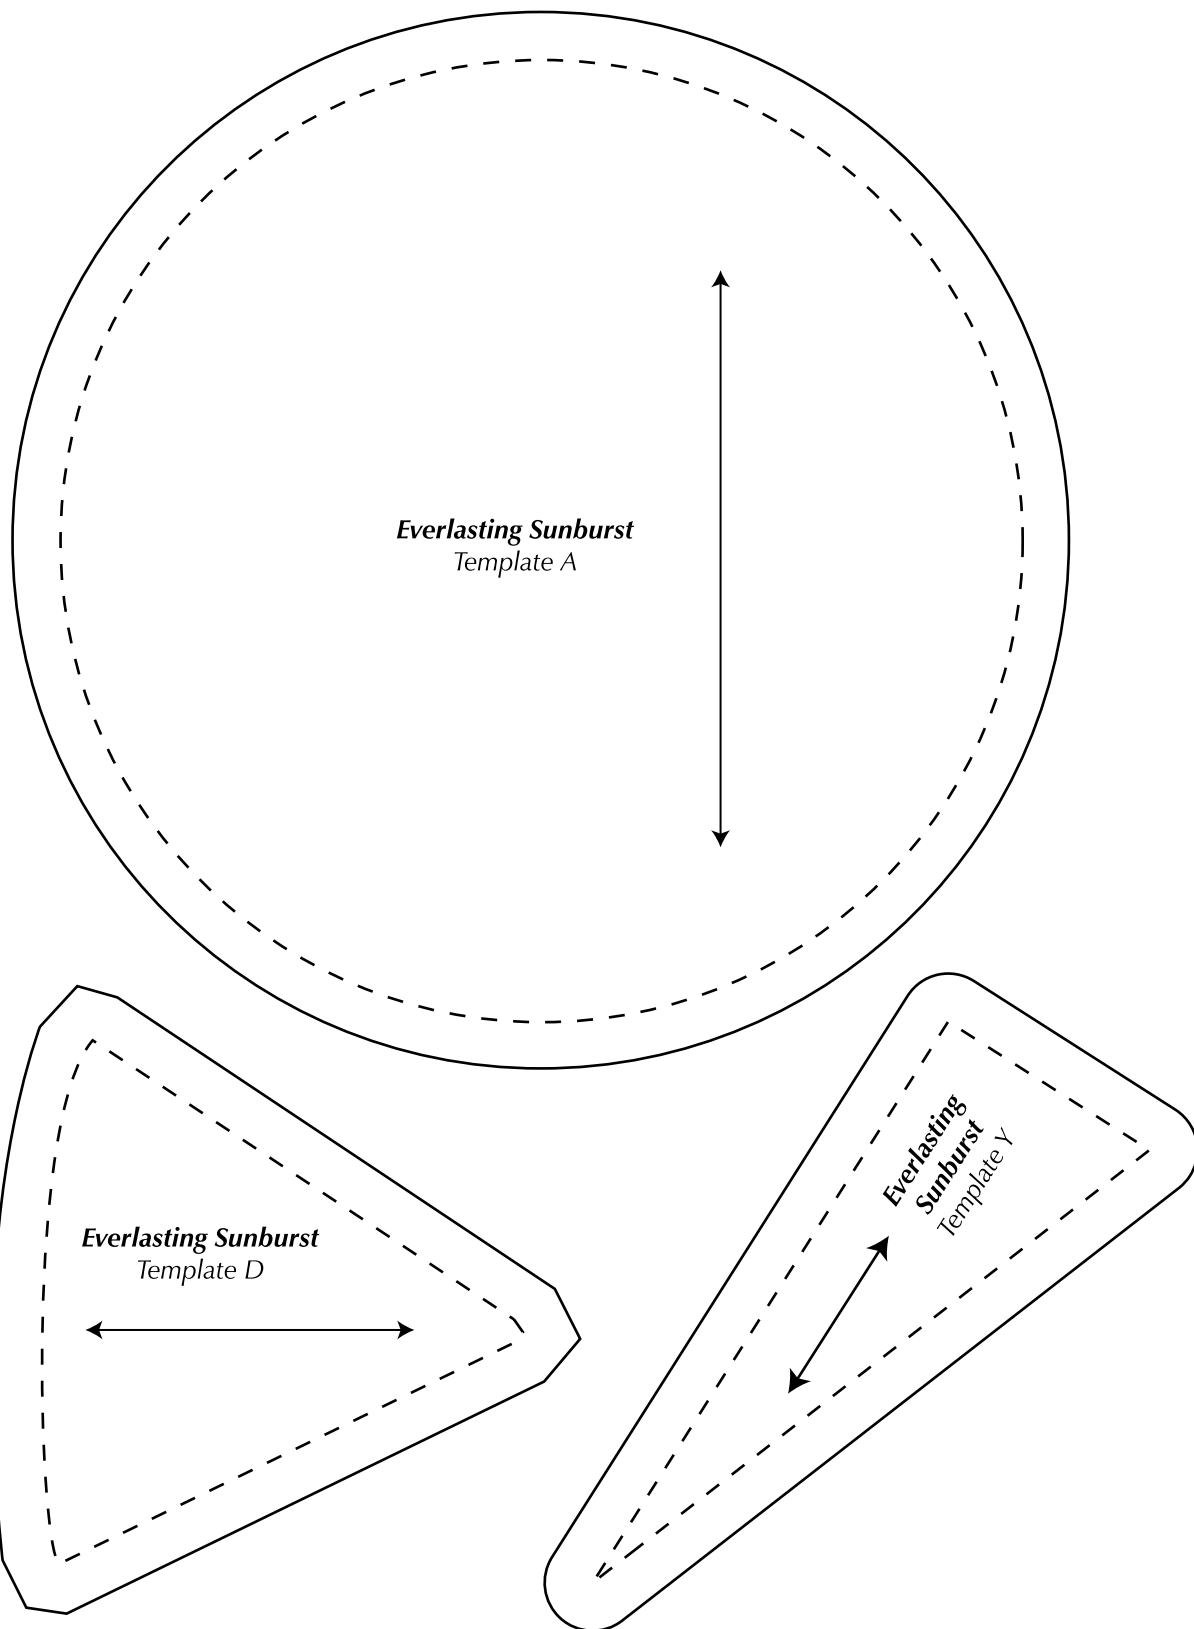

Print your chosen design/templates from the *Quilters Companion* website. Before printing, check the Print dialog box – it is important that in the field next to the words “Page Scaling” you have selected “None” to ensure your design/templates print out at 100%.

Quilters COMPANION

Copyright Universal Magazines

QC#77 Vol.15 No.61 January/February 2016

EVERLASTING SUNBURST

1

Print your chosen design/templates from the *Quilters Companion* website. Before printing, check the Print dialog box – it is important that in the field next to the words “Page Scaling” you have selected “None” to ensure your design/templates print out at 100%.

Quilters COMPANION

Copyright Universal Magazines

QC#77 Vol.15 No.61 January/February 2016

EVERLASTING SUNBURST

2

Join to EVERLASTING SUNBURST 3

Print your chosen design/templates from the *Quilters Companion* website. Before printing, check the Print dialog box – it is important that in the field next to the words “Page Scaling” you have selected “None” to ensure your design/templates print out at 100%.

Quilters COMPANION

Copyright Universal Magazines

QC#77 Vol.15 No.61 January/February 2016

EVERLASTING SUNBURST

3

Join to EVERLASTING SUNBURST 2

Desert Sunrise
Centre Triangle Template

Everlasting Sunburst
Template C